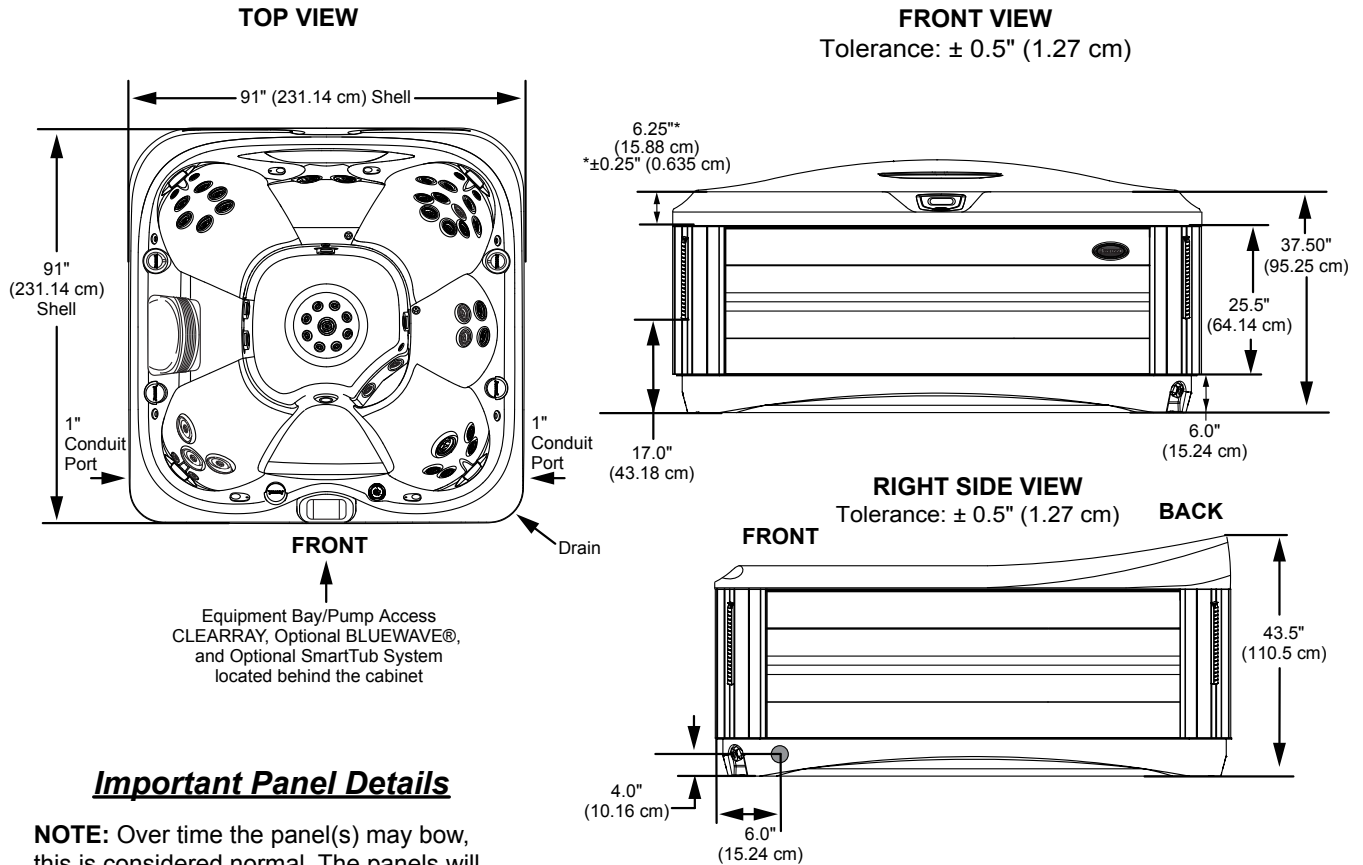

## Seat Depths

**A = 25.25" (64.14 cm)**  
**B = 23.00" (58.42 cm)**  
**C = 29.50" (74.93 cm)**  
**D = 23.25" (59.06 cm)**  
**E = 29.25" (74.30 cm)**  
**F = 21.00" (53.34 cm)**

**G = 27.38" (69.55 cm)**  
**H = 17.25" (43.82 cm)**  
**I = 32.50" (82.55 cm)**

Listed dimensions represent distance from top of acrylic to lowest point in seat.  
**Tolerance ± 0.5" (1.27 cm).**

Dimensions/Specifications are Subject to Change Without Notice

## Dimensions