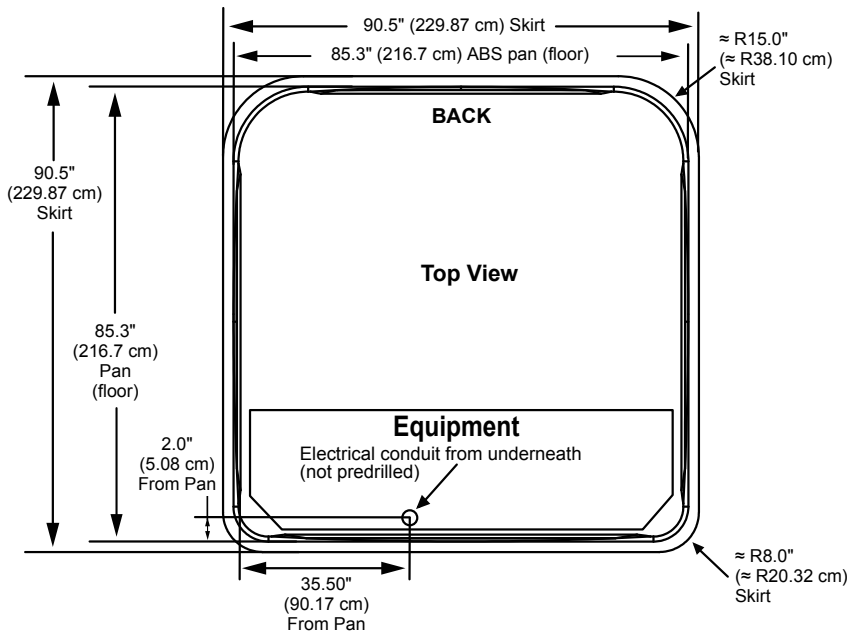

## Seat Depths

**A = 25.25" (64.14 cm)**  
**B = 23.00" (58.42 cm)**  
**C = 29.50" (74.93 cm)**  
**D = 23.25" (59.06 cm)**  
**E = 29.25" (74.30 cm)**  
**F = 21.00" (53.34 cm)**

**G = 27.38" (69.55 cm)**  
**H = 17.25" (43.82 cm)**  
**I = 32.50" (82.55 cm)**

Listed dimensions represent distance from top of acrylic to lowest point in seat.  
**Tolerance ± 0.5" (1.27 cm).**

Dimensions/Specifications are Subject to Change Without Notice

## Dimensions

**IMPORTANT! Always measure each hot tub for exact dimensions BEFORE designing its foundational support and/or decking.**

Dimensions/specifications subject to change without notice. Tolerance ±0.5" (1.27 cm)