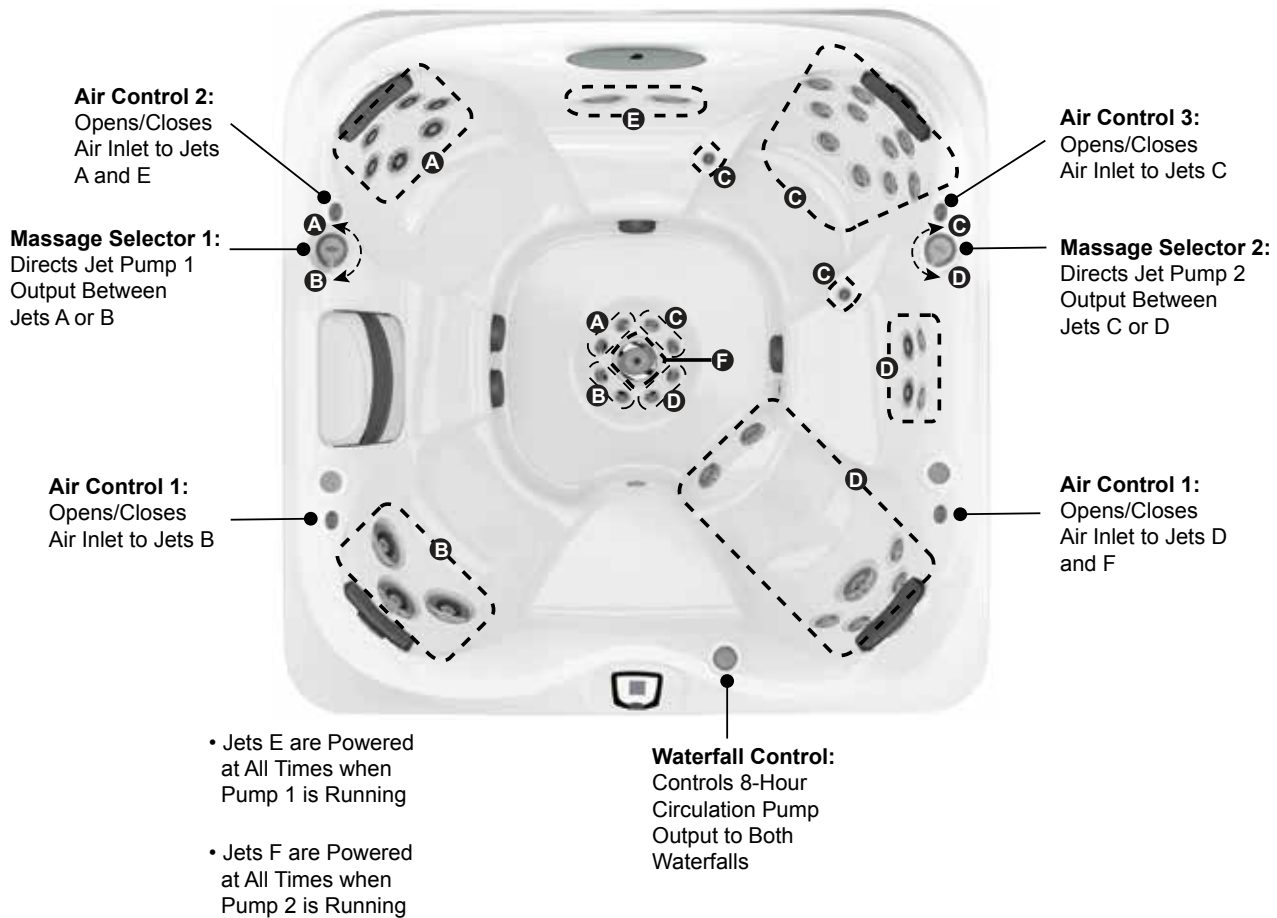

Jacuzzi J-485

Operation/Seat Depths